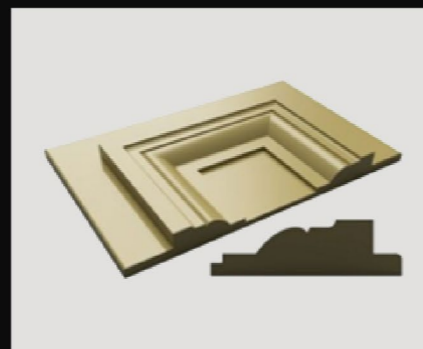

A BESPOKE

RESECED

HALF MOON

REGENCY

ALUMINIUM INLAYERS

PLAIN

5F GROVES

COLOUR CHART