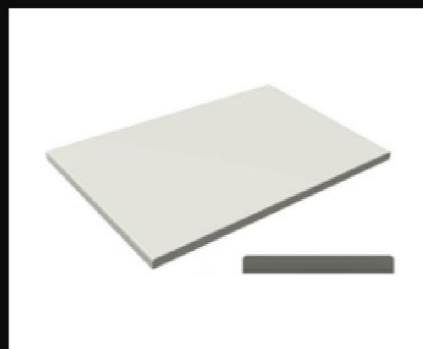

A BESPOKE

RESECED

HALF MOON

REGENCY

ALUMINIUM INLAYERS

PLAIN

5F GROVES

COLOUR CHART