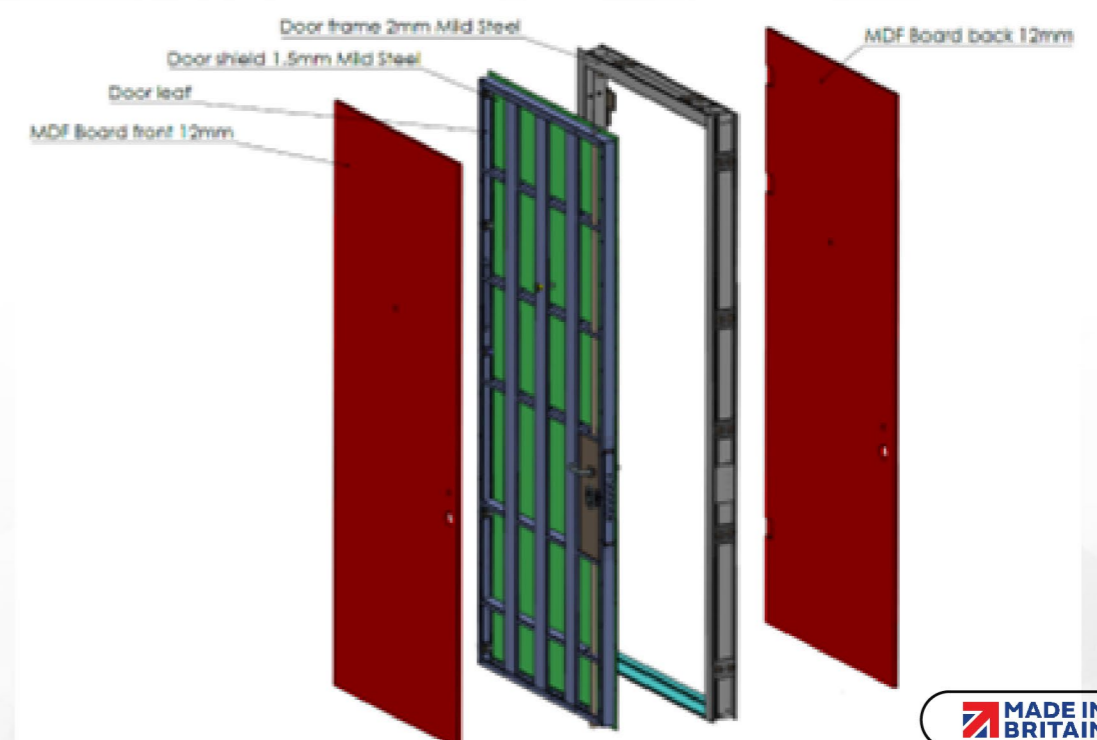

LUXURY DOORS

FEATURES:

1. Security hinge bolts ensure that the door remains securely within its frame when closed, even in the event that the hinges are severed.
2. Fixing points provide protection against attempts to cut the screws that pass through them.
3. The multi-point locking system features bolts that extend into the frame and descend into a stainless-steel threshold, thereby maximizing security.
4. The security lock is equipped with five bolts that penetrate the frame; additionally, the cylinder is safeguarded by a cylinder defender system, and the lock itself is housed within a steel box, reinforced with manganese plates to prevent drilling.
5. The door's construction from galvanized steel imparts rigidity, ensuring it cannot be bent, rammed, kicked, or forcibly opened with heavy-duty tools such as axes, crowbars, or hammers.
6. The galvanized steel frame, with its bent profile, guarantees enhanced security and stability.
7. The steel construction of the door is adorned with two panels, which can be crafted from various designs or materials, including security glass, natural wood, engineered wood, PVC laminate wood veneer, or finished with hand-painted or factory-applied polyurethane paint.

LUXURY DOORS

STRENGTHS: