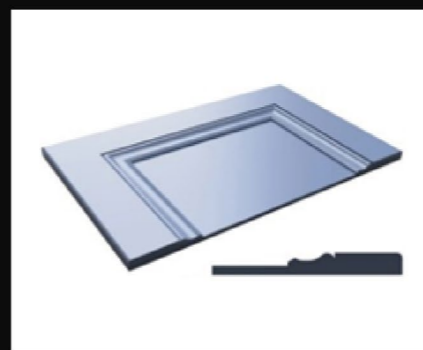

A BESPOKE

RESECED

HALF MOON

REGENCY

ALUMINIUM INLAYERS

PLAIN

5F GROVES

COLOUR CHART