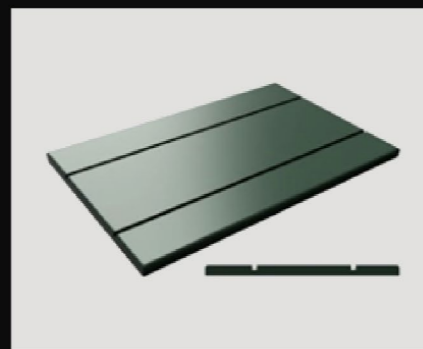

A BESPOKE

RESECED

HALF MOON

REGENCY

ALUMINIUM INLAYERS

PLAIN

5F GROVES

COLOUR CHART

Luxury Doors UK doors are available in any RAL chart colour.
Inside and outside can be painted different colour if required

CONTACT US NOW

We are dedicated to offering top-notch safety doors and garage doors for your residence. Reach out to us today to arrange a complimentary consultation with one of our specialists. We proudly operate 100 miles radius from London.