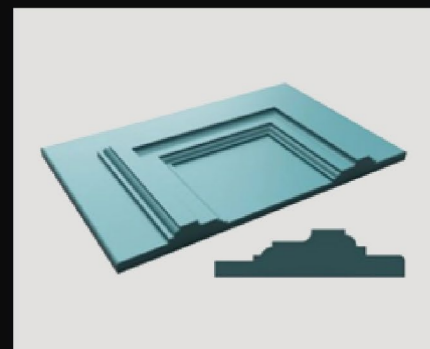

MILLINGS

ROMAN

COLOUR CHART

Luxury Doors UK doors are available in any RAL chart colour.
Inside and outside can be painted different colour if required