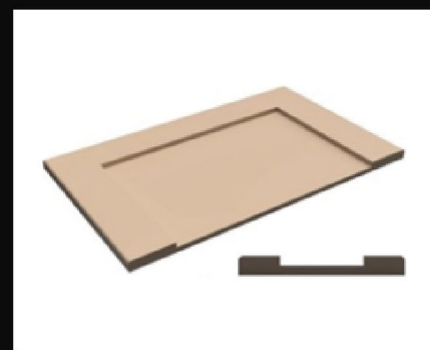

A BESPOKE

RESECED

HALF MOON

REGENCY

ALUMINIUM INLAYERS

PLAIN

5F GROVES

COLOUR CHART